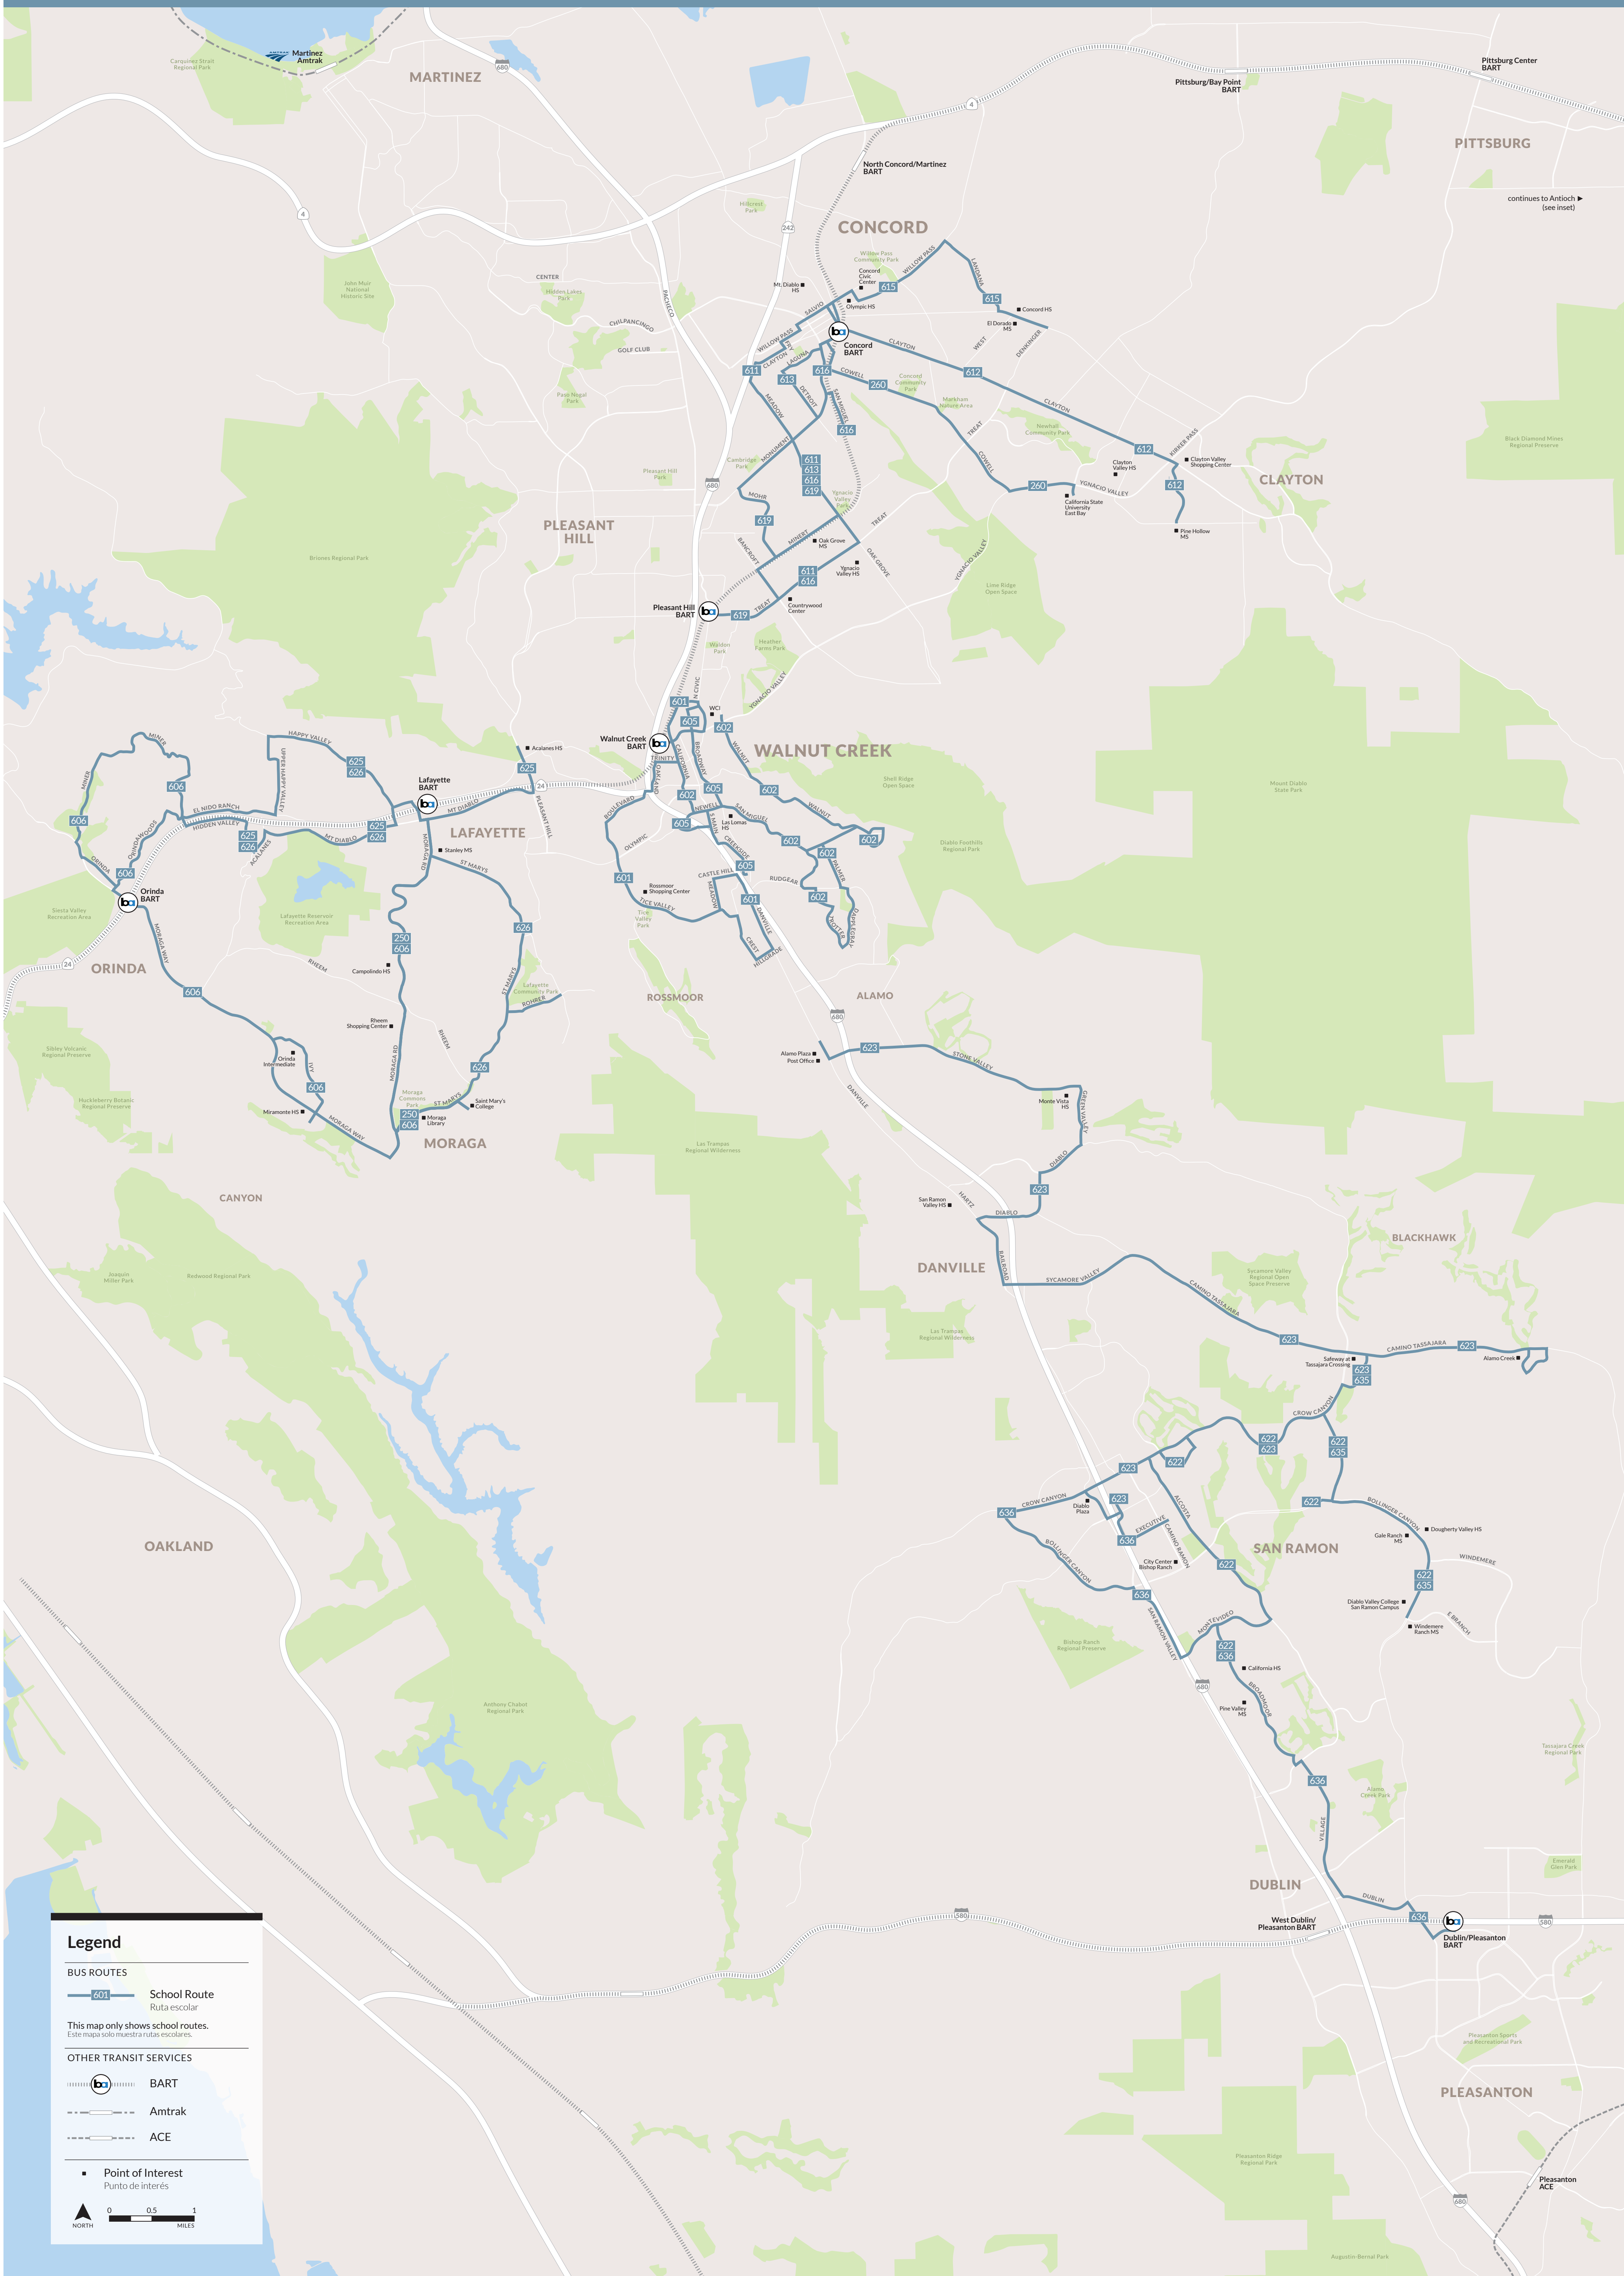

# County Connection School Map

Effective Nov 13, 2022

## Legend

- BUS ROUTES**
  - School Route  
Ruta escolar
  - OTHER TRANSIT SERVICES**
  - BART
  - Amtrak
  - ACE
  - Point of Interest  
Punto de interés
- This map only shows school routes.  
Este mapa solo muestra rutas escolares.
- 0 0.5 1  
MILES